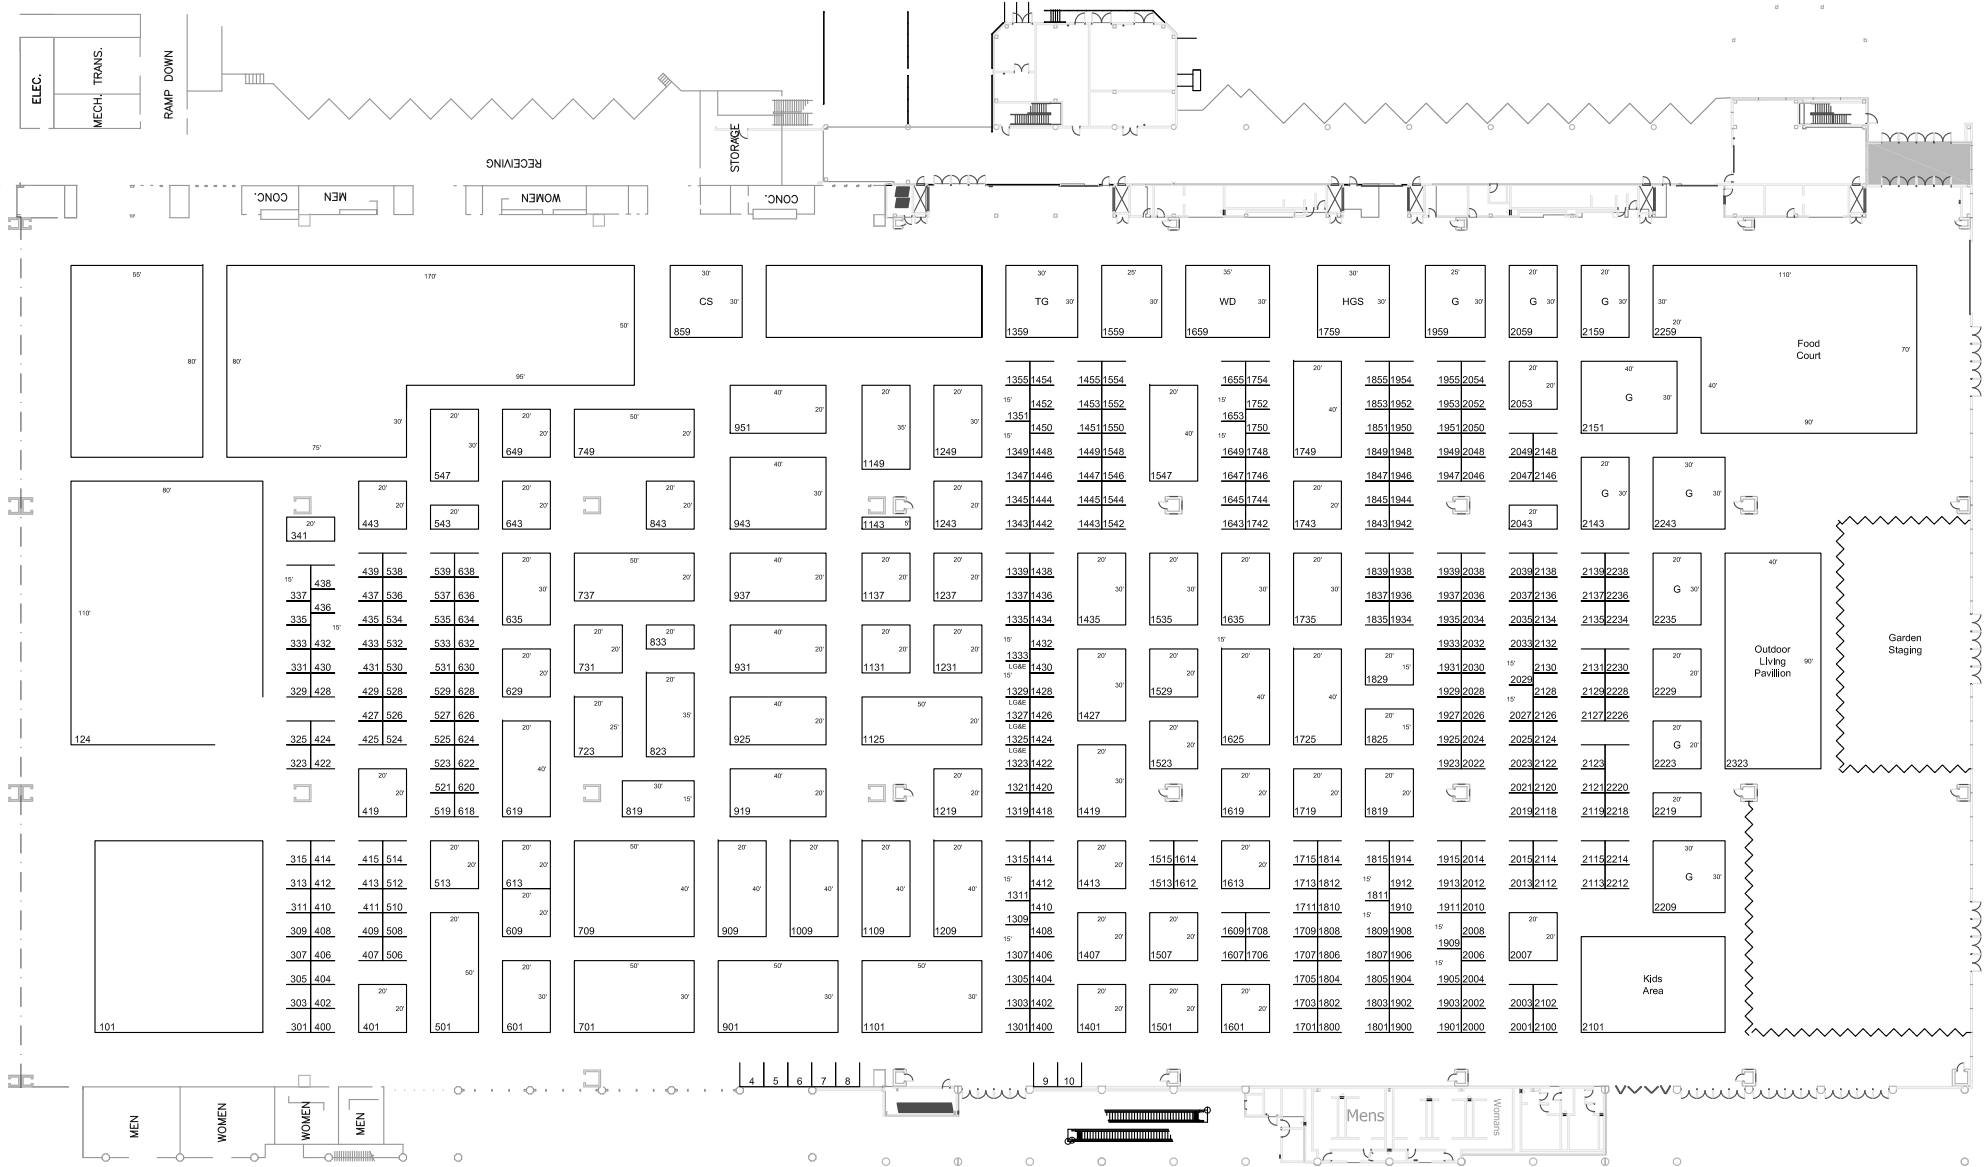

HOME GARDEN & REMODELING SHOW

March 1-3, 2019

SCALE: 1" = 20'
SCALE IN FEET

Kentucky Exposition Center
Halls B-C

Ben Allgeier
Excel Decorators
4601-C Proximity Drive
Louisville, KY 40222
Phone: 502-962-1119

Prepared by:
excel
Decorators, Inc.
10/25/2018
LHAG_219.dwg